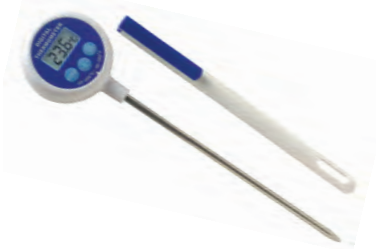

Big Digit #3615

- 5" (125mm) stainless steel probe
- Auto off after 10 minutes of non-use
- Probe cover with pocket clip
- **Temperature range:** -58/302°F (-50/150°C)
- **Accuracy:** $\pm 0.5^{\circ}\text{C}$ from -20/70°C; $\pm 1^{\circ}\text{C}$ from 70/120°C; $\pm 2^{\circ}\text{C}$ from -50/-20°C and 120/150°C
- **Item size:** 7" L x 1.75" W

Rotary #3640

- 5" (125mm) stainless steel probe
- Head rotates 180°
- Auto off after 10 minutes of non-use
- Probe cover with pocket clip
- **Temperature range:** -58/302°F (-50/150°C)
- **Accuracy:** $\pm 0.5^{\circ}\text{C}$ from -20/70°C; $\pm 1^{\circ}\text{C}$ from 70/120°C; $\pm 2^{\circ}\text{C}$ from -50/-20°C and 120/150°C
- **Item size:** 8" L x 1.75" W

Cal-Temp #3805

- Quick Tip™ rapid 1 second response time
- Self-Set™ recalibration
- Submersible/Waterproof
- Stainless steel construction with 5" (125mm) stainless steel probe
- Maximum temperature memory
- Data hold
- Probe cover with pocket clip
- NSF certified
- **Temperature range:** -40/450°F (-40/232°C)
- **Accuracy:** ±0.5°C from 54/82°C; ±4°C above 176°C otherwise ±2°C
- **Item size:** 7" L x 1.75" W

The 5 Thermometers Below Feature:

Temperature range: -58/392°F (-50/200°C)

Accuracy: ±0.5°C from -20/70°C; ±1°C from 70/120°C; ±2°C from -50/-20°C and 120/150°C; ±4°C from 150/200°C

Lollipop #3818

- 5" (125mm) stainless steel probe
- Water resistant
- Max/Min temperature memory
- Probe cover with pocket clip
- **Item size:** 7.4" L x 1.6" W